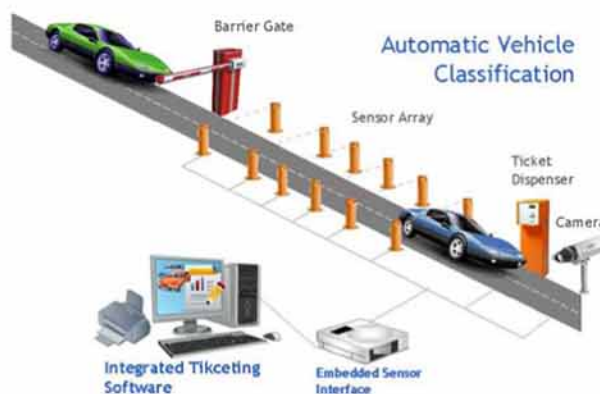

#### Embedded Systems

- Laser tracker
- AVC logic control

### Automatic Vehicle Classification

A system that is able to identify vehicle and classified according to the class of vehicle.

Before reaching the toll gate, vehicle will pass through sensors that will identify vehicle size, and the system will automatically calculate and classified the vehicle. When reaching the toll gate, the system automatically prints: vehicle classification, fare, time stamp, etc. All done automatically by system, without intervention of toll gate operator.

The system automatically consolidate every transaction to finance department in real time.

The system used by ferry ports authorities.